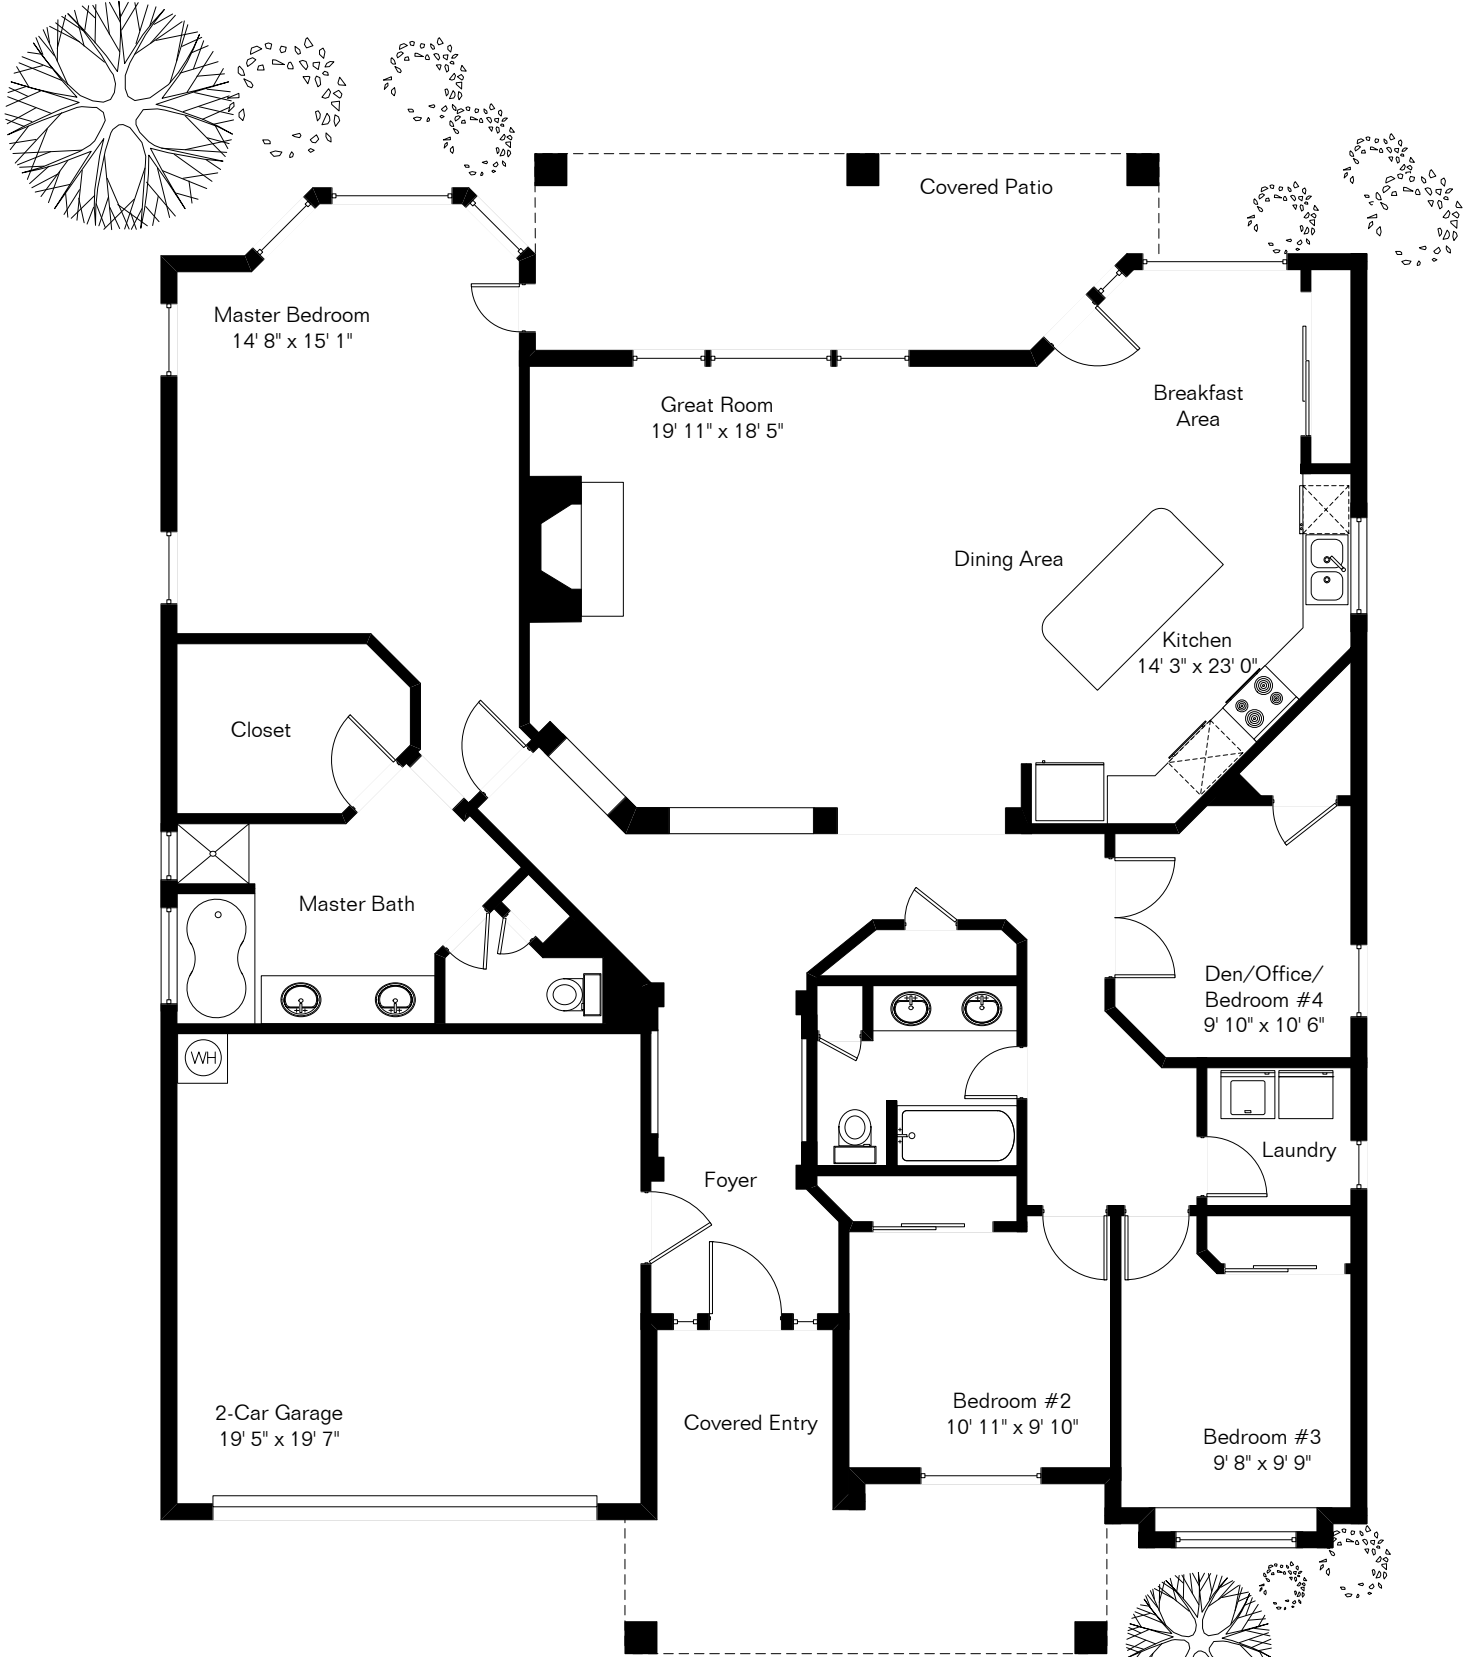

The square footages and room size information are deemed to be reliable but are not guaranteed and should be independently verified. This drawing is for marketing purposes only.

5160 N Louis River Way

Site Visit August 2014

Copyright 2021 Floor Plans First! LLC
All Rights Reserved.

Living Area 2,109 Sq Ft
Garage 410 Sq Ft

Floor Plans First!
See the Floor Plan First!

FloorPlansFirst.com
(520) 881-1500